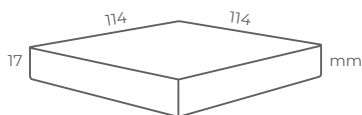

WiFi 802.11 (b/g/n/ac)
2,4/5 GHz

IR-transparent housing

v.706

+ router mode

Memory RAM 2 Gb, Flash 8 Gb

Interfaces HDMI 2.1, AV, Ethernet, USB, MicroSD Card, ext. IR

3D Graphics OpenGL ES 3.2 (ARM G31 MP2 GPU)